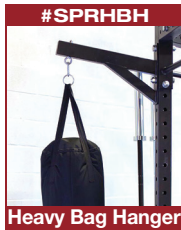

SPR1000 Pro Clubline Commercial Power Rack

Body-Solid®
Pro Club Line

Special Features

- 3" x 3" 11-gauge steel Mainframe construction
- 1" hole spacing and laser-cut numbers on uprights
- Expansion for weight storage and spotter access
- Monkey Bar or Connecting Bar will bolt two racks together
- Includes two J-Cup liftoffs and two premium safety spotter bars
- Weight Capacity: 1000lbs
- 81" L x 53" W x 89" H, 350 lbs.

Bar Holder

Stability Ball Holder

Cannonball Grips

Dip Station

Multi-Grip Pull Up

Ball Rebounder

Plyo Step

U-Link

Weight Plate Horns

Connecting Bar

Strap Safeties

Floor Mat

Heavy Bag Hanger

Body-Solid[®]
ProClubLine

1900 S. Des Plaines Ave. • Forest Park, IL USA 60130
TF: (800) 833-1227 • PH: (708) 427-3555 • FX: (708) 427-3556
www.bodysolid.com