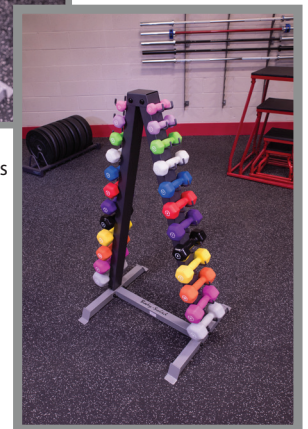

GDR24

Body-Solid 12 PAIR VERTICAL DUMBBELL RACK

Made to hold Body-Solid Tools
Vinyl or Neoprene Dumbbells
BSTVD164 (Vinyl 1-15 set)
BSTND164 (Neoprene 1-15 set)

Solid Steel Construction

Welded Foot Caps

Ergonomically Designed
to hold 12 pairs of Dumbbells

Perfect for Home or
Commercial Facility use

GDR24

Body-Solid 12 Pair Vertical Dumbbell Rack

Brand new for 2014 is the Body Solid 12 pair Vertical Dumbbell Rack, the GDR24. This rack holds Vinyl or Neoprene dumbbells from 11lb to 15lbs. The space saving design has individual cradles for each dumbbell. The entire rack has solid steel construction, down to even the foot caps, ensuring durability in any setting. The GDR24 is the perfect storage option for home or commercial use.

Dimensions: 52"H x 29"L x 26"W
Weight: 34lbs.

Special Features

- Space Efficient
- Holds 12 pairs of vinyl or neoprene dumbbells
- Fits 11lb to 15lb dumbbells
- Solid steel construction