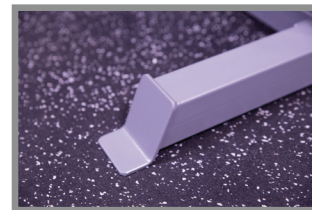

GDR24

Body-Solid 12 PAIR VERTICAL DUMBBELL RACK

Made to hold Body-Solid Tools
Vinyl or Neoprene Dumbbells
BSTVD164 (Vinyl 1-15 set)
BSTND164 (Neoprene 1-15 set)

Solid Steel Construction

Welded Foot Caps

Ergonomically Designed
to hold 12 pairs of Dumbbells

Perfect for Home or
Commercial Facility use

GDR24

Body-Solid 12 Pair Vertical Dumbbell Rack

Brand new for 2014 is the Body Solid 12 pair Vertical Dumbbell Rack, the GDR24. This rack holds Vinyl or Neoprene dumbbells from 11lb to 15lbs. The space saving design has individual cradles for each dumbbell. The entire rack has solid steel construction, down to even the foot caps, ensuring durability in any setting. The GDR24 is the perfect storage option for home or commercial use.

Dimensions: 52"H x 29"L x 26"W
Weight: 34lbs.

Special Features

- Space Efficient
- Holds 12 pairs of vinyl or neoprene dumbbells
- Fits 11lb to 15lb dumbbells
- Solid steel construction