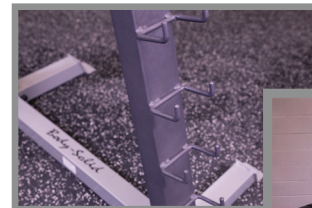

GDR24

Body-Solid 12 PAIR VERTICAL DUMBBELL RACK

Made to hold Body-Solid Tools
Vinyl or Neoprene Dumbbells
BSTVD164 (Vinyl 1-15 set)
BSTND164 (Neoprene 1-15 set)

Solid Steel Construction

Welded Foot Caps

Ergonomically Designed
to hold 12 pairs of Dumbbells

Perfect for Home or
Commercial Facility use

GDR24

Body-Solid 12 Pair Vertical Dumbbell Rack

Brand new for 2014 is the Body Solid 12 pair Vertical Dumbbell Rack, the GDR24. This rack holds Vinyl or Neoprene dumbbells from 11lb to 15lbs. The space saving design has individual cradles for each dumbbell. The entire rack has solid steel construction, down to even the foot caps, ensuring durability in any setting. The GDR24 is the perfect storage option for home or commercial use.

Dimensions: 52"H x 29"L x 26"W
Weight: 34lbs.

Special Features

- Space Efficient
- Holds 12 pairs of vinyl or neoprene dumbbells
- Fits 11lb to 15lb dumbbells
- Solid steel construction