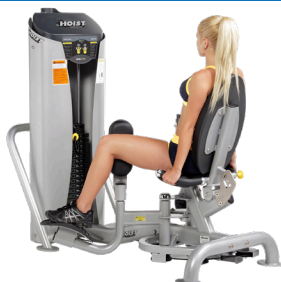

INNER THIGH / OUTER THIGH

HD-3800

INNER THIGH