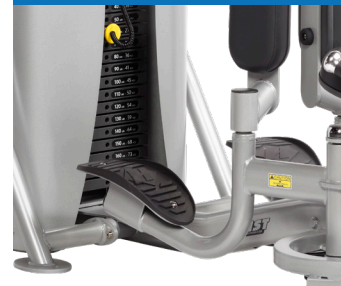

WALK THROUGH DESIGN

SPECS

PRODUCT DIMENSIONS (L X W X H)

72.0" x 31.0" x 55.0" (183 cm x 79 cm x 140 cm)

PRODUCT WEIGHT HD

525 lbs (238 kg)

PRODUCT WEIGHT HDG

558 lbs (253 kg)

WEIGHT STACK HD

180 lbs (82 kg)

WEIGHT STACK HDG

215 lbs (98 kg)

FEATURES

- Adjustable-angle back pad to accommodate varying flexibility and body sizes
- Thigh pads swivel for each exercise position
- Exercise arms can be adjusted from the seated position
- Multiple range-of-motion adjustments for both exercises