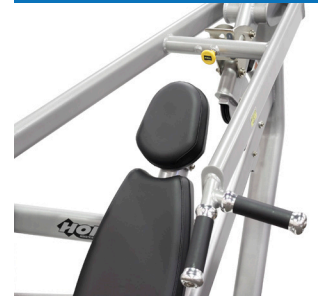

PRESS ANGLE ADJUSTER