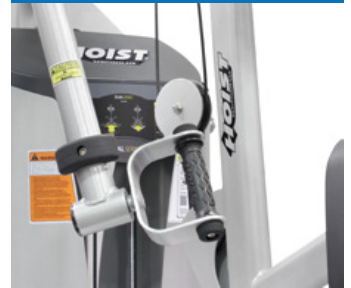

PEC FLY / REAR DELT

HD-3900

PEC FLY

REAR DELT

PIVOTING HAND GRIPS

ADJUSTABLE ARM POSITIONS

SPECS

PRODUCT DIMENSIONS (L X W X H)