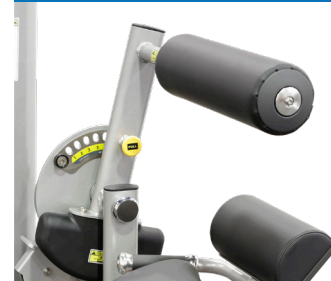

ADJUSTABLE EXERCISE POINTS

SPECS

PRODUCT DIMENSIONS (L X W X H)

52.0" x 48.0" x 55.0" (132 cm x 122 cm x 140 cm)

PRODUCT WEIGHT HD

505 lbs (229 kg)

PRODUCT WEIGHT HDG

538 lbs (244 kg)

WEIGHT STACK HD

180 lbs (82 kg)

WEIGHT STACK HDG

215 lbs (98 kg)

FEATURES

- Bi-directional press-arm allows for back and abs exercises in one machine
- Multiple range-of-motion adjustments for both exercises
- Seven seat pad adjustments for varying user heights
- Angled foot pegs and horizontal foot pads provide multiple foot placement options