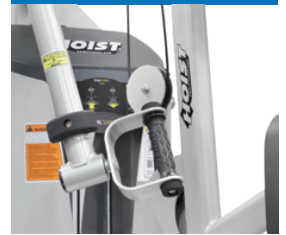

PEC FLY / REAR DELT

HD-3900

PEC FLY

REAR DELT

PIVOTING HAND GRIPS

ADJUSTABLE ARM POSITIONS

SPECS

- ◆ **PRODUCT DIMENSIONS (L x W x H)**
56.0" x 67.0" x 78.0" (142 cm x 170 cm x 198 cm)
- ◆ **PRODUCT WEIGHT HD**
649 lbs (249 kg)
- ◆ **PRODUCT WEIGHT HDG**
649 lbs (249 kg)
- ◆ **WEIGHT STACK HD**
310 lbs (141 kg)
- ◆ **WEIGHT STACK HDG**
310 lbs (141 kg)

FEATURES

- ◆ Swiveling handles with rotating grips provide multiple hand positions
- ◆ Multiple range-of-motion adjustments for both exercises
- ◆ Each exercise arm has dual pivots for user-defined exercise path
- ◆ Seven seat pad adjustments for varying user heights