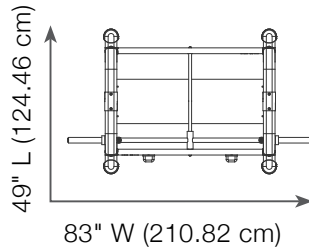

FEATURES

- Ultra-Light Lifting System™ that reduces the bar weight to a mere 30 lbs
- Polyurethane covered rack outs for silent racking and protection of bar and frame
- Non-marring feet to protect flooring
- Commercial quality linear bearings and shafting for frictionless guided motion
- Adjustable safety tiers
- Racking tier index numbers highlight tier levels on the front of machine

Free HOIST Strength app provides access to dozens of exercise tutorials, workout plans and fitness training

MODEL	DESCRIPTION	LENGTH	WIDTH	HEIGHT	MACHINE WT
Mi1	Mi1 HOME GYM	58" (147.32 cm)	48" (121.92 cm)	84" (213.36 cm)	402 lbs (182.34 kg)
Mi5	Mi5 FUNCTIONAL TRAINER	51" (129.53 cm)	52.6" (133.62 cm)	83.5" (212.08 cm)	442 lbs (200.48 kg)
Mi6	Mi6 FUNCTIONAL TRAINER	37.75" (95.89 cm)	54" (137.16 cm)	83" (210.82 cm)	610.5 lbs (276.92 kg)
Mi7-PL	Mi7 FUNCTIONAL TRAINER	60.4" (153.42 cm)	66.4" (168.66 cm)	83.5" (212.09 cm)	711 lbs (322.50 kg)
Mi7-SMITH-PL	Mi7SMITH DUAL ACTION SMITH	49" (124.46 cm)	83" (210.82 cm)	82.5" (209.66 cm)	386 lbs (175.09 kg)
Mi-SMITH-ENS-PL	Mi7SMITH ENSEMBLE	92" (233.68 cm)	83" (210.82 cm)	83.5" (212.08 cm)	985 lbs (446.79 kg)