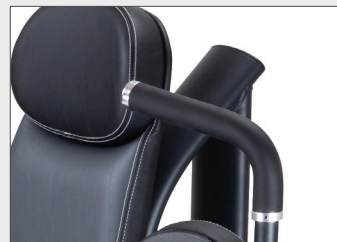

KEY FEATURES

- Independent press arms for equal muscle training
- Long handles accommodate different users
- Gas-assisted seat adjustment fits users of different sizes
- Foot rest helps maintain proper body alignment
- Incremental 3.3 & 6.6 lbs (1.5 & 3 kg) micro-loading adjustment

TECHNICAL DETAILS

Unit Weight	591.8 lbs / 269 kg
Dimensions (LxWxH)	55 x 61 x 60.1 in / 139.7 x 155 x 152.5 cm
Weight Stack	220 lbs / 100 kg
Max User Weight	500 lbs / 227 kg
Starting Weight	8.8 lbs / 4 kg
Features	<p>Strengthens pecs</p> <p>Independent design creates more balanced training</p> <p>Magnetized stack-fork with retracting tether makes for instant, secure selection of weights</p> <p>Cold rolled steel weight stacks with noise dampening</p> <p>Stainless steel guide rods resist rust and stay smooth</p> <p>Kevlar belts for quiet, smooth action and optimal tensile strength; belt contains 2200 lb (998 kg) tensile strength aircraft cables.</p> <p>Marine grade double-stitched upholstery</p> <p>Heavy-duty European-styled cushions</p>

Dual powder coated matte black paint

Rip-resistant marine quality upholstery

Long handles accommodate users

Weight Selector Fork