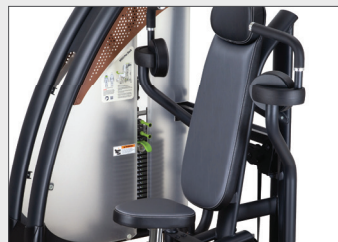

Rip-resistant marine quality upholstery