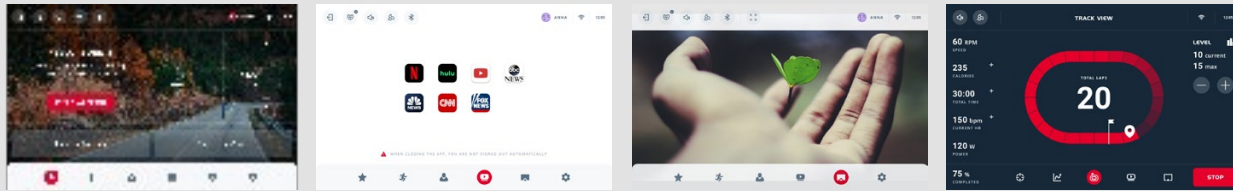

XE395ENT ELLIPTICAL

ENTERTAINMENT CONSOLE

FEATURES:

The Spirit Fitness XE395ENT Elliptical combines the top-of-the-line XE395 frame with the advanced ENT console to provide an impressive user experience. With a large 10.1" touchscreen display you can easily navigate through 10 preset and 12 custom programs. Preloaded apps like Netflix, YouTube, CNN, and more, as well as built-in screen mirroring capabilities and a USB charging port offer endless entertainment or motivation opportunities so you don't miss a beat.

10.1" Interactive Touchscreen

Incline Buttons

Adjustable Cooling Fan

USB Charging Port

Tablet-Friendly Reading Rack

Level Buttons

Integrated Speakers

3.5mm Headphone Jack

Hand Pulse Sensors

- Intuitive User Interface
- Built-In Apps
- Track Your History
- Multiple Workout Views
- And More!

EQUIPMENT SPECIFICATIONS

Console	10.1" Touchscreen Display, Screen Mirroring (iOS or Android), WiFi Connection, 7 Preloaded Entertainment Apps, USB Charging Port, Tablet Friendly Reading Rack, Adjustable Fan, Speakers w/3.5mm Headphone Jack, Bluetooth FTMS for Wireless Headphones and 3rd Party Apps, Wireless Software Updates
Programs	10 Programs: Hill, Fat Burn, Cardio, Strength, HIIT, Calories, Fusion, (2) Heart Rate, and up to 12 Custom
Heart Rate	Contact & Bluetooth, Wireless Heart Rate Transmitter Strap Included
Resistance/Incline	20 Levels, 20 Levels
Power	120V Cord/Outlet
Handlebar Toggles	Yes (Resistance & Incline)
Track System	Dual Rail
Stride Length	20"
Flywheel	30 lb
Handle Bars	Multi Position Grip - Coated
Foot Pedals	Adjustable (3 angles), 2" pedal spacing (Q-Factor), 2-degree inversion, cushioned
Dimensions	76" L x 29" W x 64" H
Product Weight	216 lb
Max User Weight	400 lb