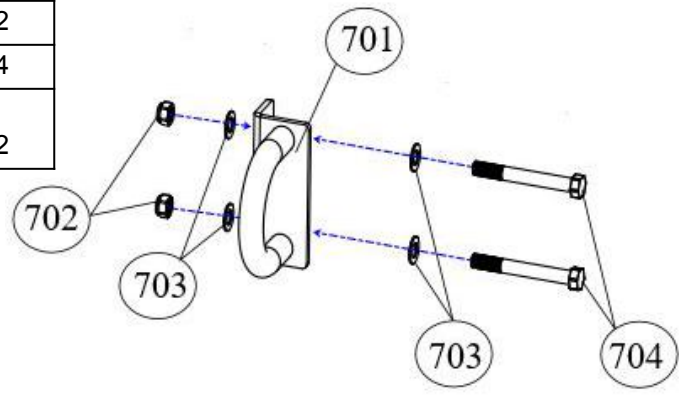

BODYCRAFT

F739 Battle Rope Hook Option

for the BodyCraft F430 / F730 PRO (Power Rack) or F438 / F738 (RFT PRO)

Owner's Manual

To see in **FULL COLOR** & additional information, scan this QR code.

Base Lot Number: _____
 Purchased Date: ___ / ___ / _____
 Dealer's Name: _____
 Please register your products at:
<https://www.bodycraft.com/product-registration/>

BODYCRAFT
 Lot Code: F739-YYMMDD

Assembled Parts List

| Part # | Detailed Parts List | QTY |
|----------|--------------------------------------|-----|
| F739-701 | Battle Rope Hook, Mounting Plate | 1 |
| F739-702 | Nut, Nylon Lock 1/2" - BLACK | 2 |
| F739-703 | Washer, Flat 1/2" - BLACK | 4 |
| F739-704 | Bolt, Hex Head 1/2" x 4-1/2" - BLACK | 2 |