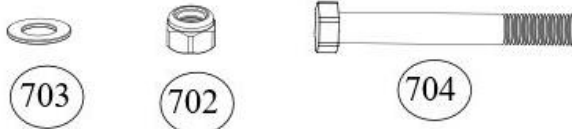

BODYCRAFT

F739 Battle Rope Hook Option

for the BodyCraft F430 / F730 PRO (Power Rack) or F438 / F738 (RFT PRO)

Owner's Manual

To see in **FULL COLOR** & additional information, scan this QR code.

Base Lot Number: _____
 Purchased Date: ___ / ___ / _____
 Dealer's Name: _____
 Please register your products at:
<https://www.bodycraft.com/product-registration/>

BODYCRAFT
 Lot Code: F739-YYMMDD

Assembled Parts List

| Part # | Detailed Parts List | QTY |
|----------|--------------------------------------|-----|
| F739-701 | Battle Rope Hook, Mounting Plate | 1 |
| F739-702 | Nut, Nylon Lock 1/2" - BLACK | 2 |
| F739-703 | Washer, Flat 1/2" - BLACK | 4 |
| F739-704 | Bolt, Hex Head 1/2" x 4-1/2" - BLACK | 2 |